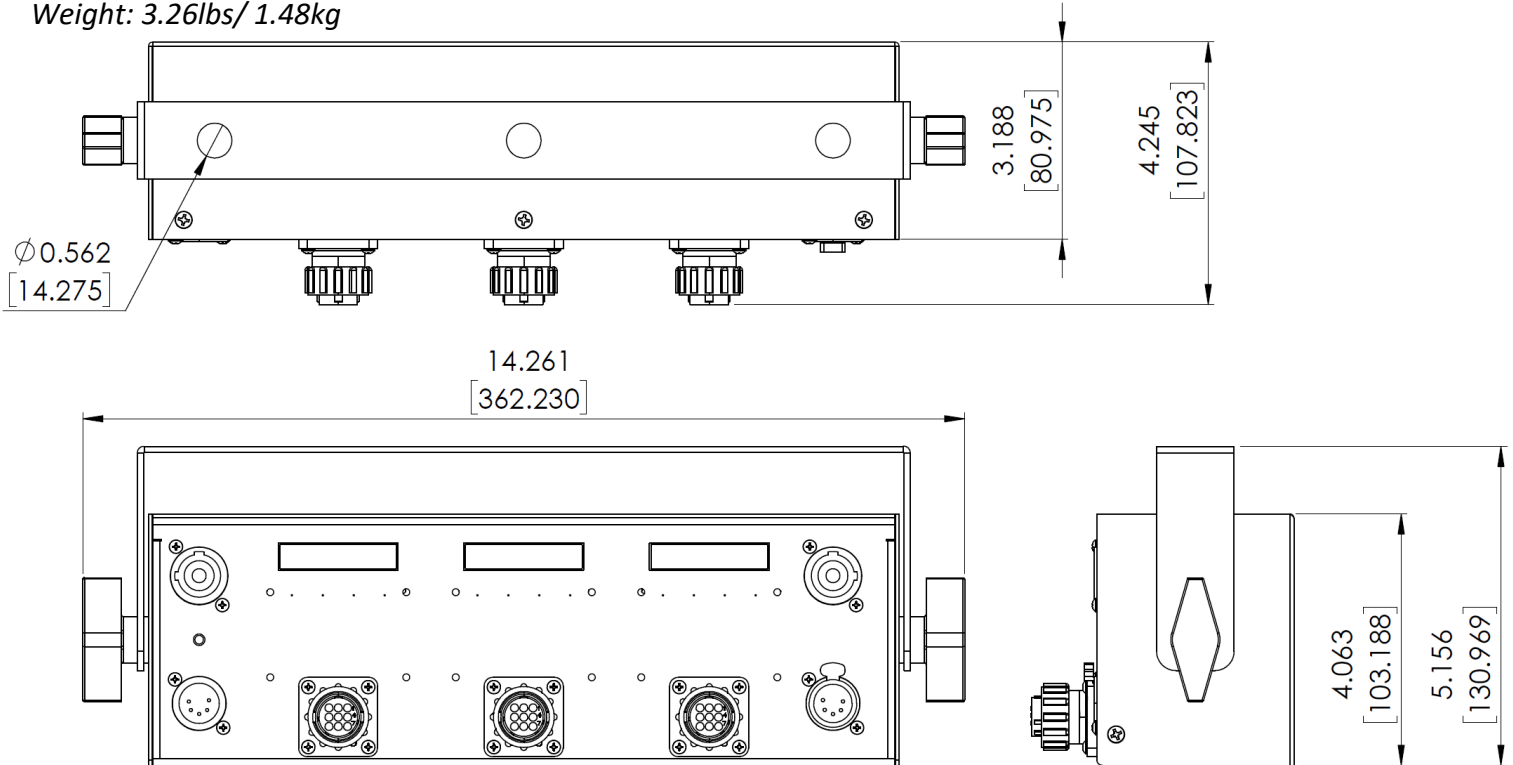

- RDM Identification and thermal monitoring
- 6' powerCON cable w/ Edison connector for US/ bare end International. Other power connectors available
- Multi-Voltage Power Input 100-240vac 50/60Hz
- ETL Listed & CE Marked
- Yoke Mounting bracket w/ ½" thru hole
- 4 X Rubber Feet
- 3.26lbs/ 1.48kg
- Safety Cable Included
- 3-Year Limited Warranty

Dimensions are in inches/ mm

Weight: 3.26lbs/ 1.48kg

<u>Part Numbers</u>	<u>Description</u>
KLS-DMXPS3	TRIPLE HEAD DMX/RDM POWER SUPPLY 100-240VAC 50/60HZ - INCLUDES 6' POWERCON CABLE W/ EDISON PLUG US/ BARE END INTERNATIONAL - COMPATABLE W/ ANY COMBINATION OF KNIGHT DMX LUMINAIRES
KLS-MEGA-CLAMP	C-CLAMP WITH 1/2" BOLT FOR USE WITH 1"-2" PIPE
<u>Compatible Luminaires & Extension Cables</u>	
<u>Part Numbers</u>	<u>Description</u>
KLS-DK-UV-2022	DARK KNIGHT 365NM UV LED HEAD - BLACK W/O DMX POWER SUPPLY
KLS-WK-3K-2022	WHITE KNIGHT 3,000K 80+ CRI LED HEAD - BLACK W/O DMX POWER SUPPLY
KLS-DLK-5K-2022	DAYLIGHT KNIGHT 5,600K 90+ CRI HEAD - BLACK W/O DMX POWER SUPPLY
KLS-RK-RGBA-2022	RAINBOW KNIGHT - RED, GREEN, BLUE & AMBER LED HEAD - BLACK W/O DMX POWER SUPPLY
KLS-RK-RGBW-2022	RAINBOW KNIGHT - RED, GREEN, BLUE & 6,500 KELVIN LED HEAD - BLACK W/O DMX POWER SUPPLY
KLS-KP-3K-DMX-2022	KNIGHT PROJECTOR DMX 3,000 KELVIN 80+ CRI LED LUMINAIRE W/O DMX POWER SUPPLY
KLS-KP-5K-DMX-2022	KNIGHT PROJECTOR DMX 5,600 KELVIN 90+ CRI LED HEAD W/O DMX POWER SUPPLY
KLS-KNIGHT-EXT10	10' - 9 PIN MALE TO 9 PIN FEMALE KNIGHT HEAD TO POWER SUPPLY EXTENSION CABLE
KLS-KNIGHT-EXT25	25' - 9 PIN MALE TO 9 PIN FEMALE KNIGHT HEAD TO POWER SUPPLY EXTENSION CABLE
KLS-KNIGHT-EXT50	50' - 9 PIN MALE TO 9 PIN FEMALE KNIGHT HEAD TO POWER SUPPLY EXTENSION CABLE