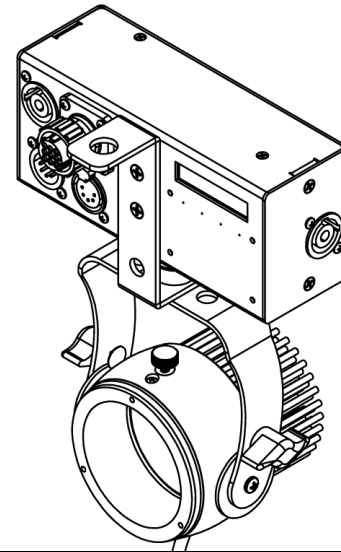

Knight Single DMX PSU

Fixture Type _____

Part Number: KLS-DMXPS1

KNIGHT

LIGHTING

Shown With Optional
Knight Luminaire
Mounted to
KLS-DMXPS1

Specifications

Knight Single PSU – 1 Head DMX Power Supply

- 25-Watt DMX-512A/ RDM Power Supply
- Utilizes THE BLACK TANK Patented Technology
- Compatible w/ UV Knight, White Knight, Daylight Knight Rainbow Knight (RGBA or RGBW) & Knight DMX Projector luminaires
- Stand-alone functions and manual intensity settings
- Multiple user personalities accessible via RDM or push button LCD displays
- 1 x 9-pin interconnect fixture input - Class 2
- 5-pin XLR DMX-In & DMX-thru
- powerCON AC Input
- LCD Display w/ 4 push buttons for programming
- Flicker Flame/ Candle Effect option via DMX or stand-alone functions & compatible with all Knight DMX luminaires

- RDM Identification and thermal monitoring
- 6' powerCON cable w/ Edison connector for US/ bare end International. Other power connectors available
- Multi-Voltage Power Input 100-240vac 50/60Hz
- ETL Listed & CE Marked
- Mounting bracket / 1/2" thru hole & 1/2" Bolt for mounting Knight Luminaire
- 1.9 lbs./ .87 kg
- Safety Cable Included
- 3-Year Limited Warranty

Knight Single DMX PSU

Fixture Type _____

Part Number: KLS-DMXPS1

KNIGHT

LIGHTING

Dimensions are in inches/ mm Weight: 1.9 lbs./ .87 kg

Part Numbers	Description
KLS-DMXPS1	SINGLE HEAD DMX/RDM POWER SUPPLY 100-240VAC 50/60HZ - INCLUDES 6' POWERCON CABLE W/ EDISON PLUG US/ BARE END INTERNATIONAL - COMPATABLE W/ ANY COMBINATION OF KNIGHT DMX LUMINAIRES
KLS-DMXPS1-FT	SINGLE HEAD DMX/RDM POWER SUPPLY 100-240VAC 50/60HZ & POWERCON PASS THRU AC- INCLUDES 6' POWERCON CABLE W/ EDISON PLUG US/ BARE END INTERNATIONAL - COMPATABLE W/ ANY COMBINATION OF KNIGHT DMX LUMINAIRES
KLS-MEGA-CLAMP	C-CLAMP WITH 1/2" BOLT FOR USE WITH 1"-2" PIPE