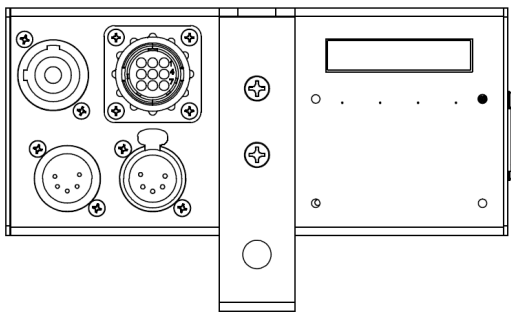

Knight Single DMX PSU

Fixture Type _____

Part Number: KLS-DMXPS1

KNIGHT

LIGHTING

Shown With Optional
Knight Luminaire
Mounted to
KLS-DMXPS1

Specifications

Knight Single PSU – 1 Head DMX Power Supply

- RDM Identification and thermal monitoring
- 6' powerCON cable w/ Edison connector for US/ bare end International. Other power connectors available
- Multi-Voltage Power Input 100-240vac 50/60Hz
- ETL Listed & CE Marked
- Mounting bracket / 1/2" thru hole & 1/2" Bolt for mounting Knight Luminaire
- 1.9 lbs./ .87 kg
- Safety Cable Included
- 3-Year Limited Warranty

Knight Single DMX PSU

Fixture Type _____

Part Number: KLS-DMXPS1

KNIGHT

LIGHTING

Dimensions are in inches/ mm Weight: 1.9 lbs./ .87 kg

Part Numbers	Description
KLS-DMXPS1	SINGLE HEAD DMX/RDM POWER SUPPLY 100-240VAC 50/60HZ - INCLUDES 6' POWERCON CABLE W/ EDISON PLUG US/ BARE END INTERNATIONAL - COMPATABLE W/ ANY COMBINATION OF KNIGHT DMX LUMINAIRES
KLS-DMXPS1-FT	SINGLE HEAD DMX/RDM POWER SUPPLY 100-240VAC 50/60HZ & POWERCON PASS THRU AC- INCLUDES 6' POWERCON CABLE W/ EDISON PLUG US/ BARE END INTERNATIONAL - COMPATABLE W/ ANY COMBINATION OF KNIGHT DMX LUMINAIRES
KLS-MEGA-CLAMP	C-CLAMP WITH 1/2" BOLT FOR USE WITH 1"-2" PIPE