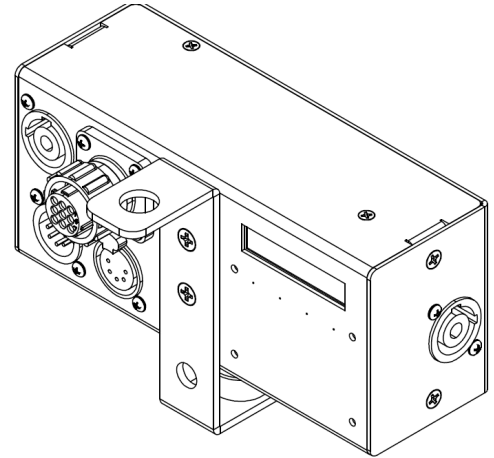

Knight Single DMX PSU

Fixture Type _____

Part Number: KLS-DMXPS1

KNIGHT

LIGHTING

Shown With Optional
Knight Luminaire
Mounted to
KLS-DMXPS1

Specifications

Knight Single PSU – 1 Head DMX Power Supply

- 25-Watt DMX-512A/ RDM Power Supply
- Utilizes THE BLACK TANK Patented Technology
- Compatible w/ UV Knight, White Knight, Daylight Knight Rainbow Knight (RGBA or RGBW) & Knight DMX Projector luminaires
- Stand-alone functions and manual intensity settings
- Multiple user personalities accessible via RDM or push button LCD displays
- 1 x 9-pin interconnect fixture input - Class 2
- 5-pin XLR DMX-In & DMX-thru
- powerCON AC Input
- LCD Display w/ 4 push buttons for programming
- Flicker Flame/ Candle Effect option via DMX or stand-alone functions & compatible with all Knight DMX luminaires

- RDM Identification and thermal monitoring
- 6' powerCON cable w/ Edison connector for US/ bare end International. Other power connectors available
- Multi-Voltage Power Input 100-240vac 50/60Hz
- ETL Listed & CE Marked
- Mounting bracket / 1/2" thru hole & 1/2" Bolt for mounting Knight Luminaire
- 1.9 lbs./ .87 kg
- Safety Cable Included
- 3-Year Limited Warranty

Knight Single DMX PSU

Fixture Type _____

Part Number: KLS-DMXPS1

KNIGHT

LIGHTING

Dimensions are in inches/ mm Weight: 1.9 lbs./ .87 kg

Part Numbers	Description
KLS-DMXPS1	SINGLE HEAD DMX/RDM POWER SUPPLY 100-240VAC 50/60HZ - INCLUDES 6' POWERCON CABLE W/ EDISON PLUG US/ BARE END INTERNATIONAL - COMPATABLE W/ ANY COMBINATION OF KNIGHT DMX LUMINAIRES
KLS-DMXPS1-FT	SINGLE HEAD DMX/RDM POWER SUPPLY 100-240VAC 50/60HZ & POWERCON PASS THRU AC- INCLUDES 6' POWERCON CABLE W/ EDISON PLUG US/ BARE END INTERNATIONAL - COMPATABLE W/ ANY COMBINATION OF KNIGHT DMX LUMINAIRES
KLS-MEGA-CLAMP	C-CLAMP WITH 1/2" BOLT FOR USE WITH 1"-2" PIPE