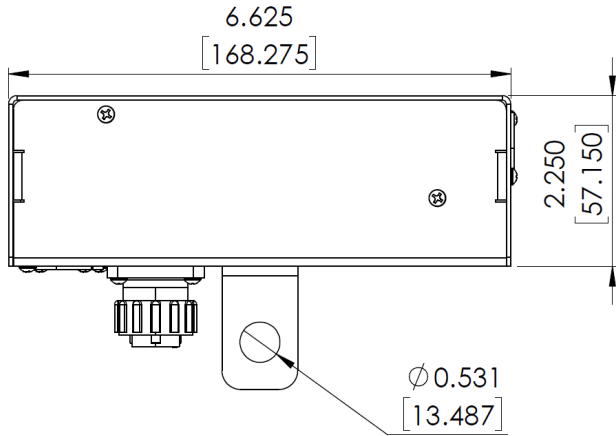

- RDM Identification and thermal monitoring
- 6' powerCON cable w/ Edison connector for US/ bare end International. Other power connectors available
- Multi-Voltage Power Input 100-240vac 50/60Hz
- ETL Listed & CE Marked
- Mounting bracket / 1/2" thru hole & 1/2" Bolt for mounting Knight Luminaire
- 1.9 lbs./ .87 kg
- Safety Cable Included
- 3-Year Limited Warranty

Knight Single DMX PSU

Fixture Type _____

Part Number: KLS-DMXPS1

KNIGHT

LIGHTING

Dimensions are in inches/ mm Weight: 1.9 lbs./ .87 kg

Part Numbers	Description
KLS-DMXPS1	SINGLE HEAD DMX/RDM POWER SUPPLY 100-240VAC 50/60HZ - INCLUDES 6' POWERCON CABLE W/ EDISON PLUG US/ BARE END INTERNATIONAL - COMPATABLE W/ ANY COMBINATION OF KNIGHT DMX LUMINAIRES
KLS-DMXPS1-FT	SINGLE HEAD DMX/RDM POWER SUPPLY 100-240VAC 50/60HZ & POWERCON PASS THRU AC- INCLUDES 6' POWERCON CABLE W/ EDISON PLUG US/ BARE END INTERNATIONAL - COMPATABLE W/ ANY COMBINATION OF KNIGHT DMX LUMINAIRES
KLS-MEGA-CLAMP	C-CLAMP WITH 1/2" BOLT FOR USE WITH 1"-2" PIPE