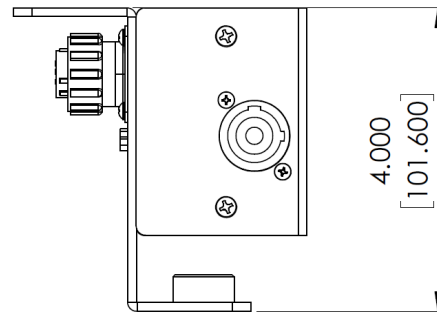

- RDM Identification and thermal monitoring
- 6' powerCON cable w/ Edison connector for US/ bare end International. Other power connectors available
- Multi-Voltage Power Input 100-240vac 50/60Hz
- ETL Listed & CE Marked
- Mounting bracket / 1/2" thru hole & 1/2" Bolt for mounting Knight Luminaire
- 1.9 lbs./ .87 kg
- Safety Cable Included
- 3-Year Limited Warranty

Knight Single DMX PSU

Fixture Type _____

Part Number: KLS-DMXPS1

KNIGHT

LIGHTING

Dimensions are in inches/ mm Weight: 1.9 lbs./ .87 kg

Part Numbers	Description
KLS-DMXPS1	SINGLE HEAD DMX/RDM POWER SUPPLY 100-240VAC 50/60HZ - INCLUDES 6' POWERCON CABLE W/ EDISON PLUG US/ BARE END INTERNATIONAL - COMPATABLE W/ ANY COMBINATION OF KNIGHT DMX LUMINAIRES
KLS-DMXPS1-FT	SINGLE HEAD DMX/RDM POWER SUPPLY 100-240VAC 50/60HZ & POWERCON PASS THRU AC- INCLUDES 6' POWERCON CABLE W/ EDISON PLUG US/ BARE END INTERNATIONAL - COMPATABLE W/ ANY COMBINATION OF KNIGHT DMX LUMINAIRES
KLS-MEGA-CLAMP	C-CLAMP WITH 1/2" BOLT FOR USE WITH 1"-2" PIPE